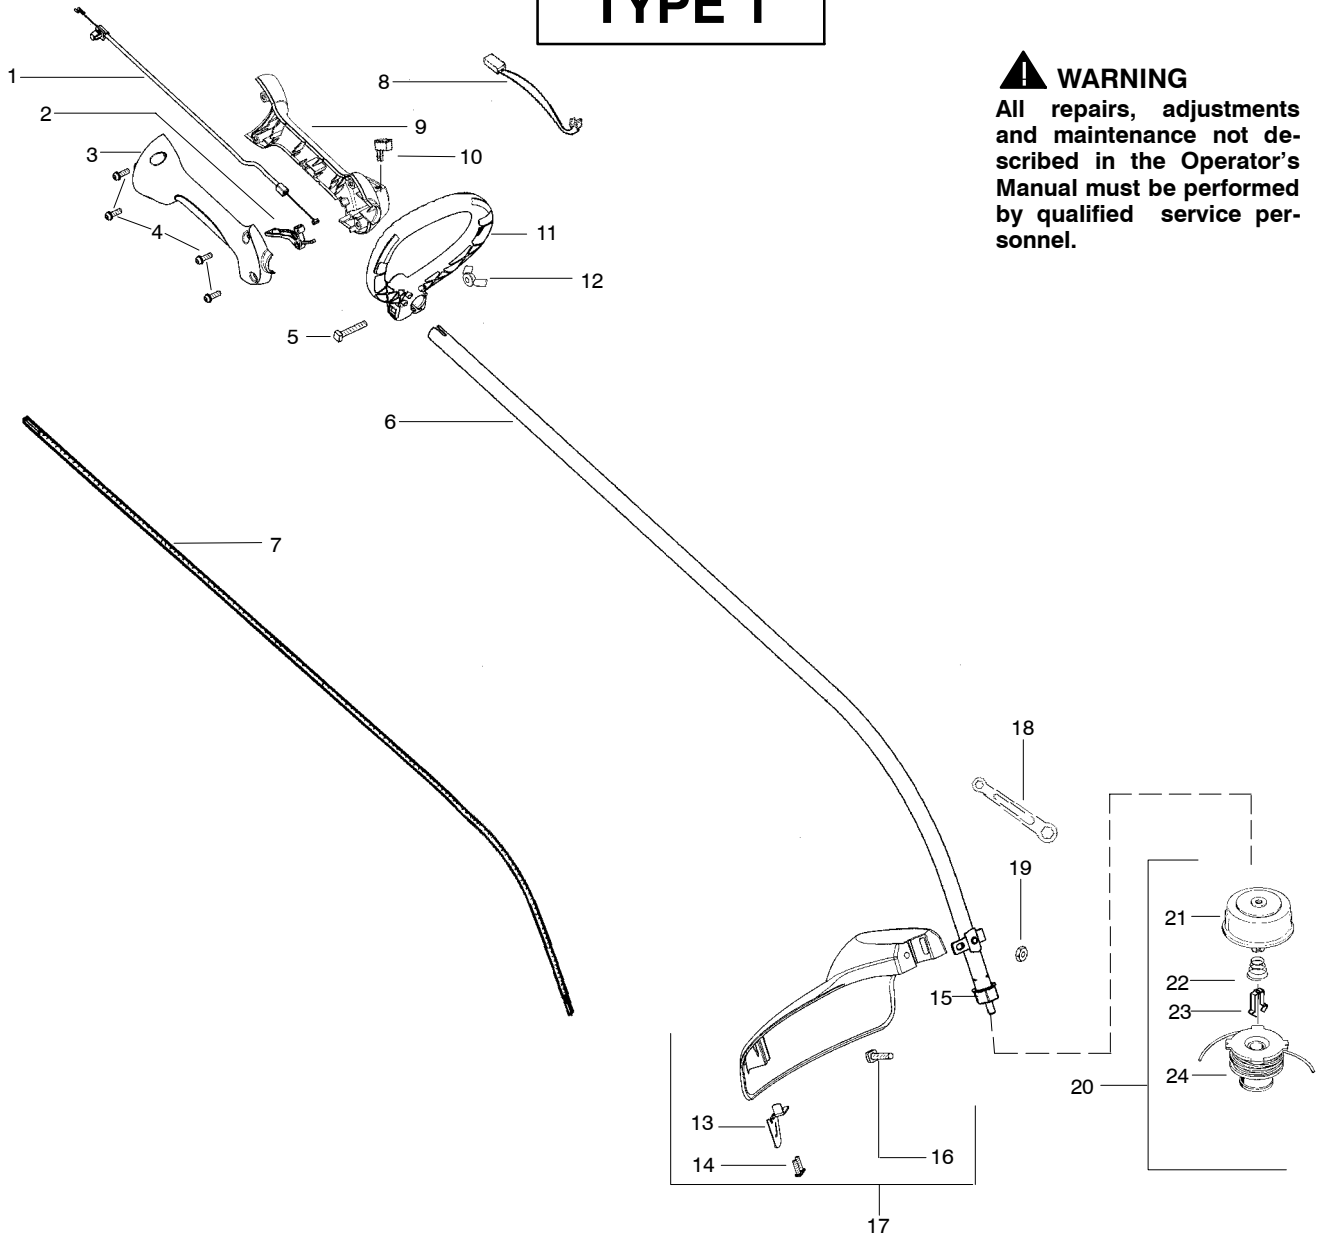

# TYPE 1

**⚠ WARNING**  
 All repairs, adjustments and maintenance not described in the Operator's Manual must be performed by qualified service personnel.

Ref.	Part No.	Description	Ref.	Part No.	Description
1.	530057991	Assy - Throttle Cable	18.	530056401	Wrench
2.	530049107	Trigger	19.	530015197	Nut
3.	530057582	Throttle Hsg. (Right)	20.	530095846	Assy - TNG VI Cutting Head (Incl. 21 - 24)
4.	530015880	Screw - Throttle Hsg.	21.	530095776	Assy - Hub
5.	530015821	Bolt - Handle	22.	530053241	Spring - Compression
6.	530071961	Assy - Drive Shaft Hsg.	23.	530401957	Clip - Retainer - Head
7.	530095242	Shaft - Flex	24.	530095845	Assy - Spool w/Line
8.	530054183	Assy - Wire			Not Shown
9.	530059952	Throttle Hsg. (Left)	---		Operator Manual
10.	530069572	Kit - Switch	530166151		Scan
11.	530057587	Handle - Assist	530166152		Euro
12.	530016152	Wingnut	530166153		Euro III
13.	530052287	Line Limiter	530166154		Euro IV
14.	530015966	Screw - Line Limiter	530166155		Turkish
15.	530095563	Dust Cup	530150312		Decal - Shaft Warning
16.	530015820	Bolt			
17.	530071972	Kit - Shield Assy (Incl. 13,14,16,18,19)			