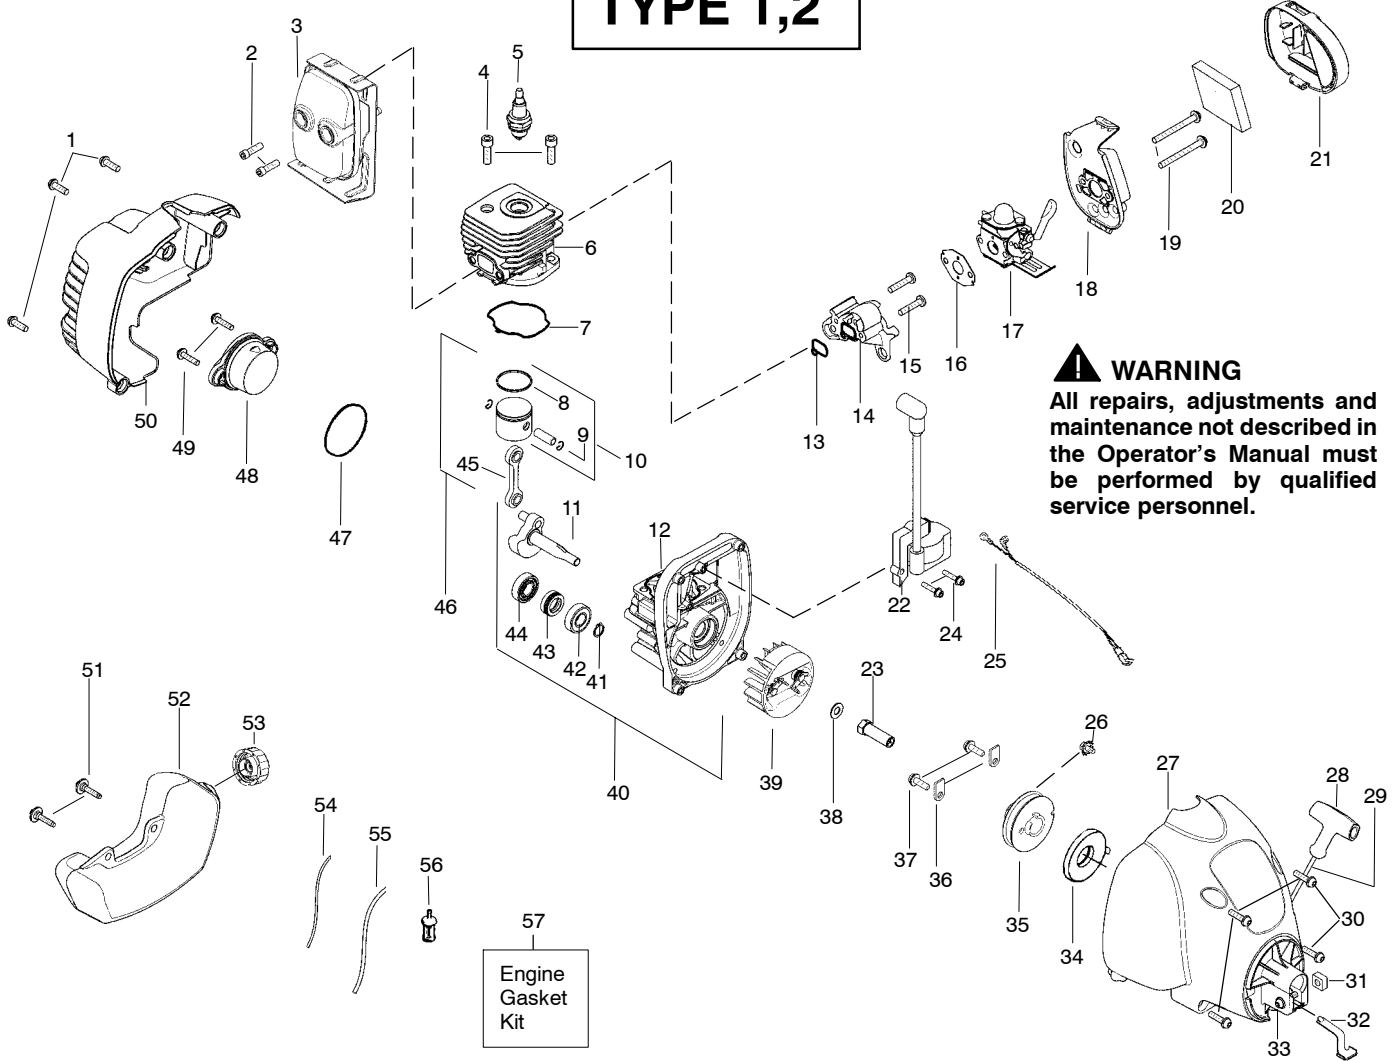

TYPE 1,2

Ref.	Part No.	Description	Ref.	Part No.	Description	Ref.	Part No.	Description
1.	530015880	Screw	21.	530057584	Cover-Air Box	45.	530069945	Assy-Connecting Rod
2.	530058982	Bolt- Muffler	22.	545024901	Ignition Module	46.	530071785	Kit-Piston/Rod Assy
3.	530059825	Assy- Muffler/Shield (Incl. 2)	23.	530038604	Coupling-Drive			(Incl. 10 & 45)
4.	530015953	Screw-Cylinder	24.	530016357	Screw	47.	530071750	O-Ring-C'case (kit)
5.	952030249	Spark Plug (RCJ 6Y)	25.	530049018	Assy-Wire Harness	48.	530057954	Assy-Plug (incl.47)
6.	530012541	Cylinder	26.	530016392	Screw	49.	530016386	Screw
7.	530071750	Seal-Cylinder (kit)	27.	545010601	Assy.-Fan Hsg	50.	545011001	Shroud-Rear
8.	530055120	Piston Ring	28.	530027569	Handle-Starter	51.	530016431	Retainer-Tank
9.	530015162	Retainer-Piston Pin	29.	530071767	Kit - Rope	52.	530058712	Assy-Fuel Tank (incl. filter, lines & fuel cap)
10.	530071833	Kit - Piston (Incl. 8, 9)	30.	530015810	Screw	53.	530014347	Assy-Fuel Cap
11.	530057829	Assy-Crankshaft	31.	530016124	Nut	54.	530069247	Kit-Fuel Line (Small)
12.	530012582	Assy-Crankcase (Incl. 42-44)	32.	530057588	Clip-Spring	55.	530069216	Kit-Fuel Line (Large)
13.	530071750	Seal-Cyl/Carb.(kit)	33.	530016430	Screw	56.	530095646	Assy-Fuel Pickup
14.	530057547	Adapter-Carb.	34.	530042085	Kit-Pulley-Starter	57.	530071750	Kit-Engine Gasket (Incl. 7,13,16,47)
15.	530016309	Screw	35.	530071786	Retainer-Pulley			
16.	530071750	Gasket-Carb. (kit)	36.	530027523	Screw			
17.	530071822	Kit-Carb.(C1U-W24)	37.	530015775	Washer-Flat			
(Note: Repair kits are not available for this carburetor)			38.	530015828	Assy-Flywheel			
18.	530059267	Air Box	39.	545005101	Assy-C'case/C'shaft (Incl. 11,12,41)			
19.	530016429	Screw	40.	530071768	Retain. Ring-C'shaft			
20.	530057781	Foam-Air Filter	41.	530015941	Outer Bearing			
			42.	530055728	Seal			
			43.	530019264	Inner Bearing			
			44.	530032125				

✓ = NEW PART NUMBER FOR THIS IPL   * = REFER TO THE SERVICE REFERENCE INDICATED FOR MORE INFORMATION. (LOCATED AT END OF IPL)