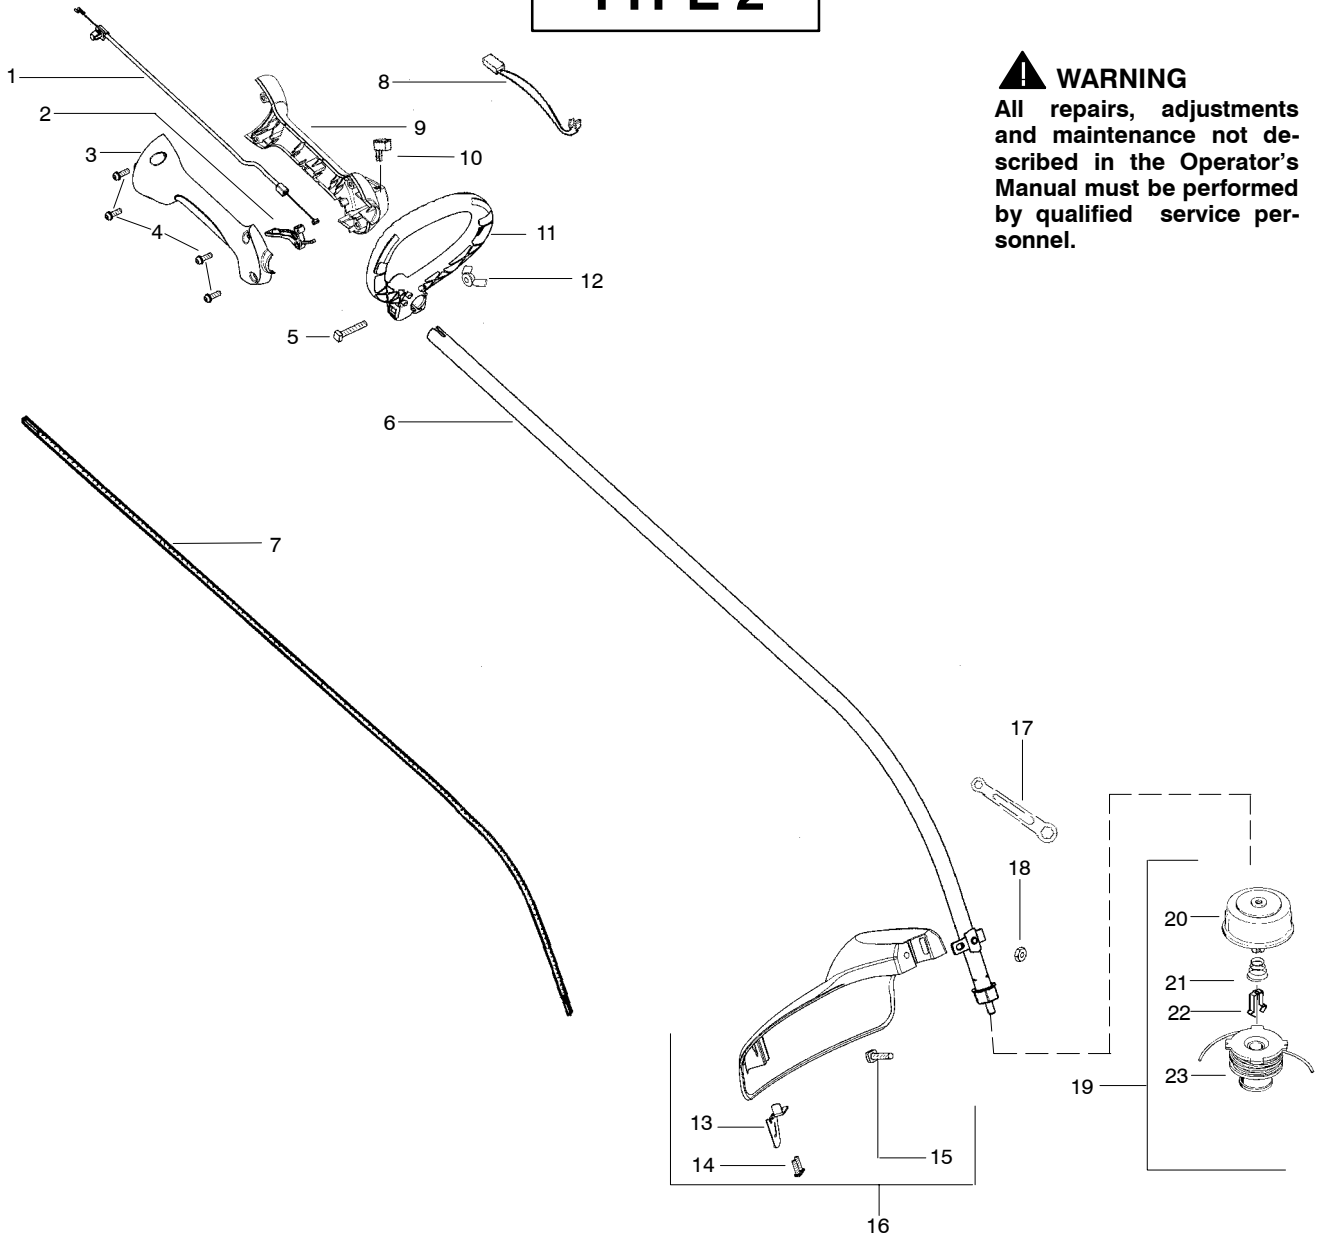

PARTS LIST NO. 530165478		McCULLOCH PARTS LIST	MODEL(s) Trim Mac SL	
DATE 4/19/05	Replaces 3/14/05 - 530165478-01		Note: Illustration may differ from actual model due to design changes	PAGE NO. 2

TYPE 2

⚠ WARNING
All repairs, adjustments and maintenance not described in the Operator's Manual must be performed by qualified service personnel.

Ref.	Part No.	Description	Ref.	Part No.	Description
1.	530057991	Assy - Throttle Cable	17.	530056401	Wrench
2.	530049107	Trigger	18.	530015197	Nut
3.	530057582	Throttle Hsg. (Right)	19.	530095846	Assy - TNG VI Cutting Head (Incl. 20,21,22,23)
4.	530015880	Screw - Throttle Hsg.	20.	530095776	Assy - Hub
5.	530015821	Bolt - Handle	21.	530053241	Spring - Compression
6. ✓	545024807	Assy - Drive Shaft Hsg.	22.	530401957	Clip - Retainer - Head
7.	530096275	Shaft - Flex	23.	530095845	Assy - Spool w/Line
8.	530054183	Assy - Wire	Not Shown		
9.	530059952	Throttle Hsg. (Left)	---		Operator Manual
10.	530069572	Kit - Switch	530166151		Scan
11.	530058580	Assy - Handle (Incl. 5,12)	530166152		Euro
12.	530016152	Wingnut	530166153		Euro III
13.	530052287	Line Limiter	530166154		Euro IV
14.	530015966	Screw - Line Limiter	530166155		Turkish
15.	530015820	Bolt	530150312		Decal - Shaft Warning
16.	530071972	Kit - Shield Assy (Incl. 13,14,15,17,18)			

✓ = NEW PART NUMBER FOR THIS IPL   * = REFER TO THE SERVICE REFERENCE INDICATED FOR MORE INFORMATION. (LOCATED AT END OF IPL)